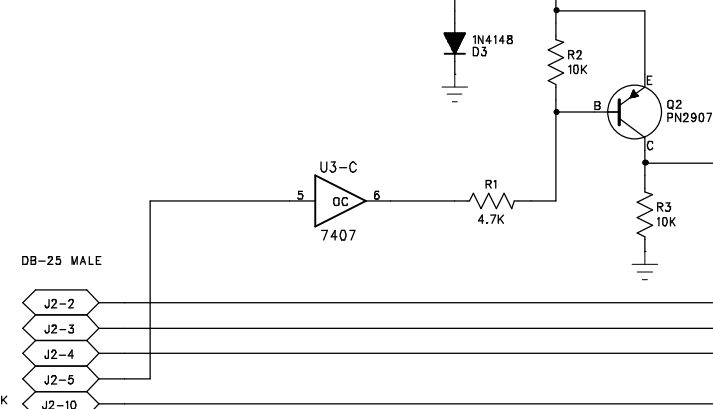

6

5

4

3

2

1

REVISION RECORD			
LTR	ECO NO:	APPROVED:	DATE:

D

C

B

A

D

C

B

A

COMPANY:			
TITLE: Classic PIC Programmer Updated for 16F628			
CHECKED:	DATED:	CODE:	REV:
QUALITY CONTROL:	DATED:	SIZE:	DRAWING NO:
RELEASED:	DATED:	SCALE:	SHEET: OF

DRAWN: Bob Blick	DATED: JAN 28, 2002
CHECKED:	DATED:
QUALITY CONTROL:	DATED:
RELEASED:	DATED: