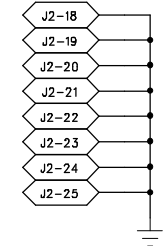

6

5

4

3

2

1

REVISION RECORD			
LTR	ECO NO:	APPROVED:	DATE:

COMPANY:			
TITLE: <b>Classic PIC Programmer</b> <b>Updated for 16F628</b>			
CHECKED:	DATED:	CODE:	SIZE:
QUALITY CONTROL:	DATED:	DRAWING NO:	
RELEASED:	DATED:	REV:	
SCALE:			SHEET: OF