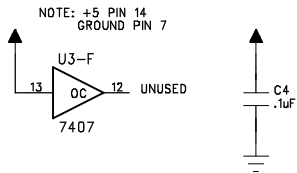

6

5

4

3

2

1

REVISION RECORD			
LTR	ECO NO:	APPROVED:	DATE:

D

C

B

A

D

C

B

A

COMPANY:			
TITLE: Classic PIC Programmer Updated for 16F628			
CHECKED:	DATED:	CODE:	REV:
QUALITY CONTROL:	DATED:	SIZE:	DRAWING NO:
RELEASED:	DATED:	SCALE:	SHEET: OF

DRAWN: Bob Blick	DATED: JAN 28, 2002
CHECKED:	DATED:
QUALITY CONTROL:	DATED:
RELEASED:	DATED: