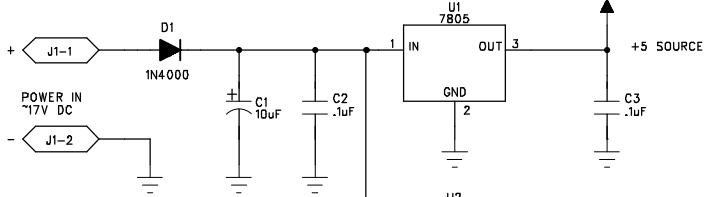

6

5

4

3

2

1

REVISION RECORD			
LTR	ECO NO:	APPROVED:	DATE:

COMPANY:			
TITLE: <b>Classic PIC Programmer</b> <b>Updated for 16F628</b>			
CHECKED:	DATED:	CODE:	SIZE:
QUALITY CONTROL:	DATED:	DRAWING NO:	
RELEASED:	DATED:	REV:	
SCALE:			SHEET: OF