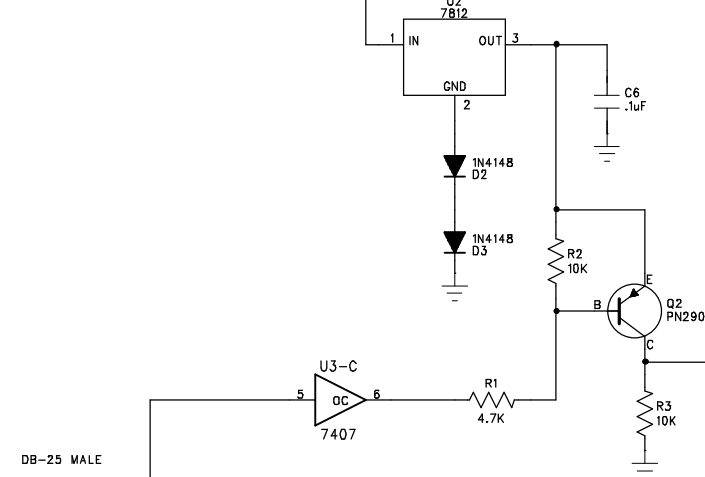

6

5

4

3

2

1

REVISION RECORD			
LTR	ECO NO:	APPROVED:	DATE:

COMPANY:			
TITLE: <b>Classic PIC Programmer</b> <b>Updated for 16F628</b>			
CHECKED:	DATED:	CODE:	SIZE:
QUALITY CONTROL:	DATED:	DRAWING NO:	
RELEASED:	DATED:	REV:	
SCALE:			SHEET: OF

DRAWN: <b>Bob Blick</b>	DATED: JAN 28, 2002
CHECKED:	DATED:
QUALITY CONTROL:	DATED:
RELEASED:	DATED: