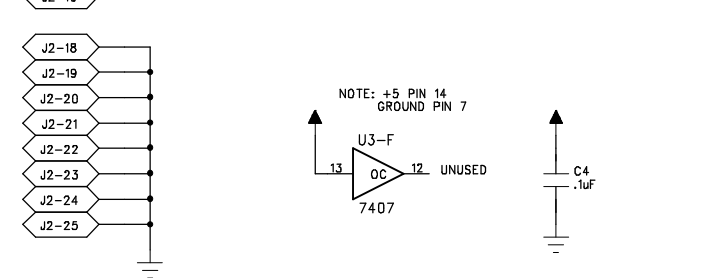

6

5

4

3

2

1

REVISION RECORD			
LTR	ECO NO:	APPROVED:	DATE:

D

C

B

A

D

C

B

A

COMPANY:			
TITLE: Classic PIC Programmer Updated for 16F628			
CHECKED:	DATED:	CODE:	REV:
QUALITY CONTROL:	DATED:	SIZE:	DRAWING NO:
RELEASED:	DATED:	SCALE:	SHEET: OF

DRAWN: Bob Blick	DATED: JAN 28, 2002
CHECKED:	DATED:
QUALITY CONTROL:	DATED:
RELEASED:	DATED: