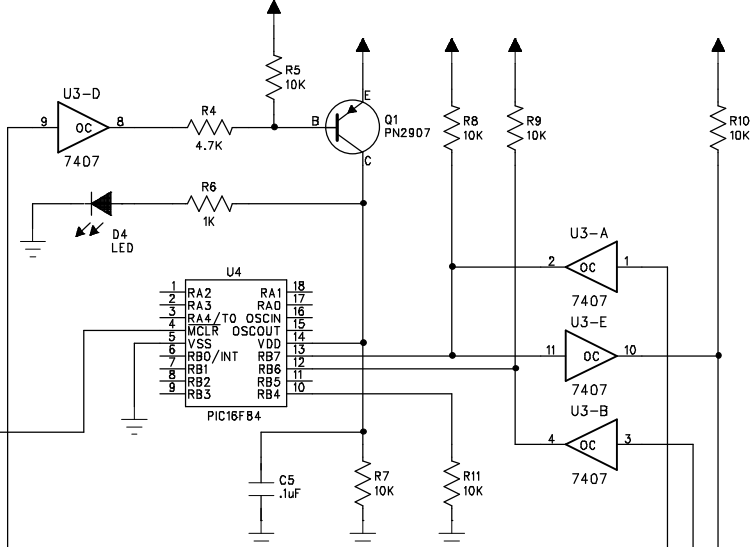

6

5

4

3

2

1

REVISION RECORD			
LTR	ECO NO:	APPROVED:	DATE:

COMPANY:			
TITLE: <b>Classic PIC Programmer</b> <b>Updated for 16F628</b>			
CHECKED:	DATED:	CODE:	SIZE:
QUALITY CONTROL:	DATED:	DRAWING NO:	
RELEASED:	DATED:	REV:	
SCALE:			SHEET: OF