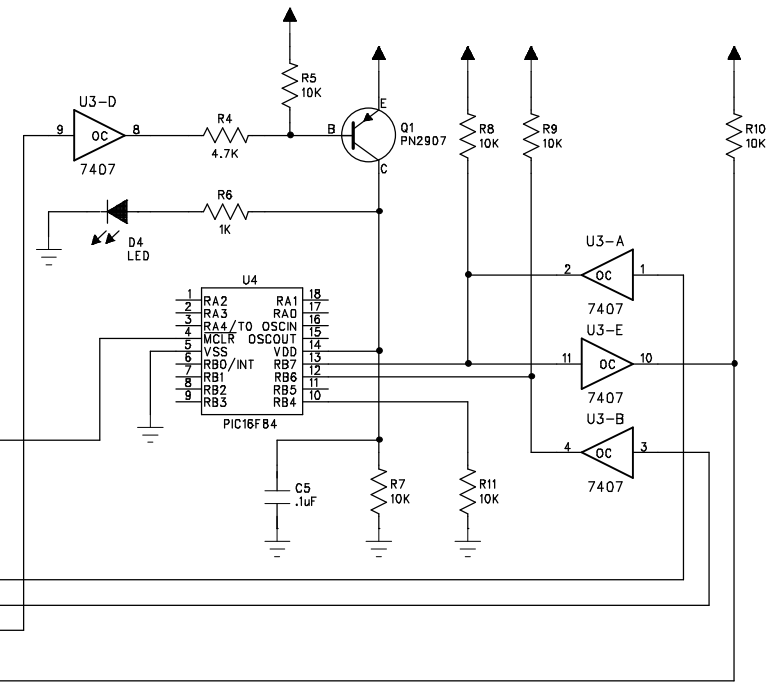

6

5

4

3

2

1

REVISION RECORD			
LTR	ECO NO:	APPROVED:	DATE:

D

C

B

A

D

C

B

A

COMPANY:			
TITLE: Classic PIC Programmer Updated for 16F628			
CHECKED:	DATED:	CODE:	REV:
QUALITY CONTROL:	DATED:	SIZE:	DRAWING NO:
RELEASED:	DATED:	SCALE:	SHEET: OF

DRAWN: Bob Blick	DATED: JAN 28, 2002
CHECKED:	DATED:
QUALITY CONTROL:	DATED:
RELEASED:	DATED: