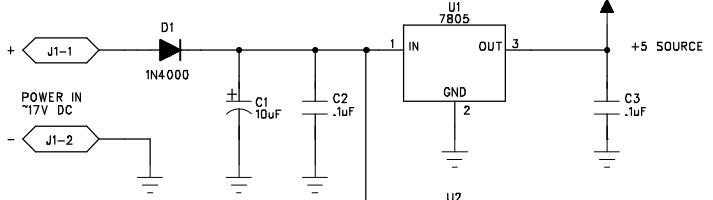

6

5

4

3

2

1

REVISION RECORD			
LTR	ECO NO:	APPROVED:	DATE:

D

C

B

A

D

C

B

A

COMPANY:			
TITLE: Classic PIC Programmer Updated for 16F628			
CHECKED:	DATED:	CODE:	REV:
QUALITY CONTROL:	DATED:	SIZE:	DRAWING NO:
RELEASED:	DATED:	SCALE:	SHEET: OF

DRAWN: Bob Blick	DATED: JAN 28, 2002
CHECKED:	DATED:
QUALITY CONTROL:	DATED:
RELEASED:	DATED: