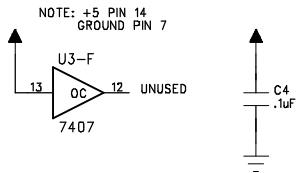

6

5

4

3

2

1

REVISION RECORD			
LTR	ECO NO:	APPROVED:	DATE:

COMPANY:			
TITLE: <b>Classic PIC Programmer</b> <b>Updated for 16F628</b>			
CHECKED:	DATED:	CODE:	SIZE:
QUALITY CONTROL:	DATED:	DRAWING NO:	
RELEASED:	DATED:	REV:	
SCALE:			SHEET: OF